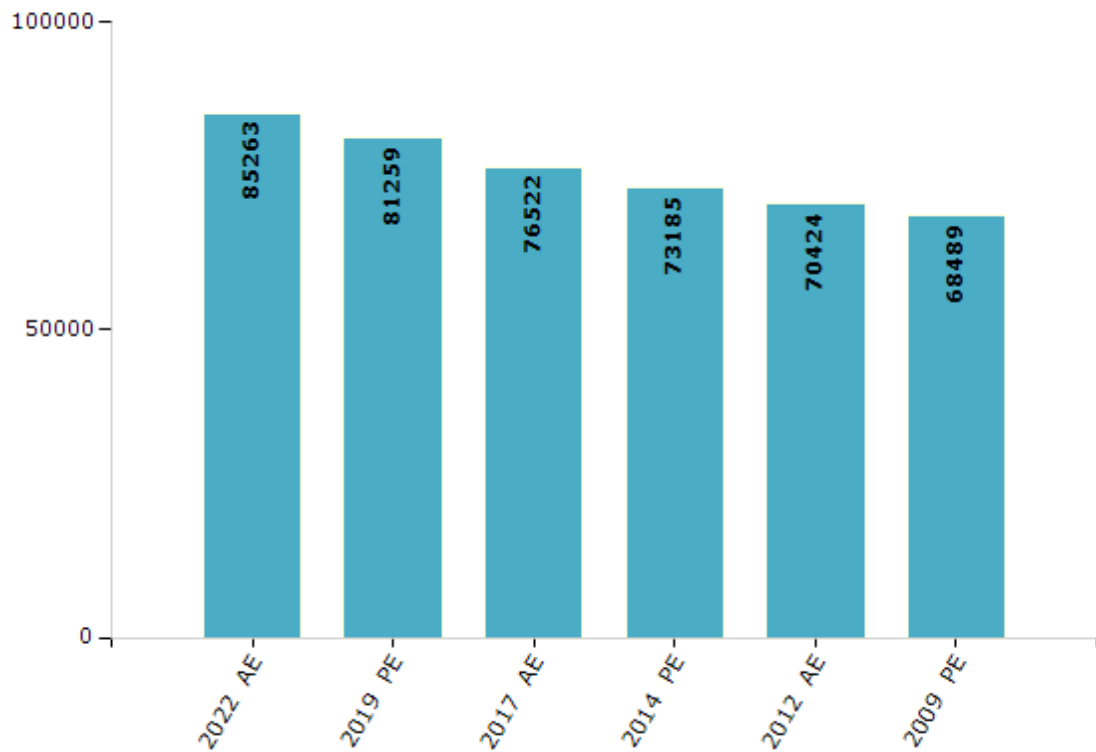

Electoral Features

Electors by Male & Female

Year	Male	Female	Others	Total	Year	Male	Female	Others	Total
2022 AE	43209	42054	0	85263	1998 AE	-	-	-	-
2019 PE	41064	40192	3	81259	1993 AE	-	-	-	-
2017 AE	38486	38036	0	76522	1990 AE	-	-	-	-
2014 PE	36827	36358	0	73185	1985 AE	-	-	-	-
2012 AE	35559	34865	0	70424	1982 AE	-	-	-	-
2009 PE	34048	34441	-	68489	1977 AE	-	-	-	-
2007 AE	-	-	-	-	1972 AE	-	-	-	-
2004 PE	-	-	-	-	1967 AE	-	-	-	-
2003 AE	-	-	-	-	1952 AE	-	-	-	-
1999 PE	-	-	-	-					

Number of Electors

Note : AE : Assembly Election, PE : Assembly Segment of Parliamentary Election