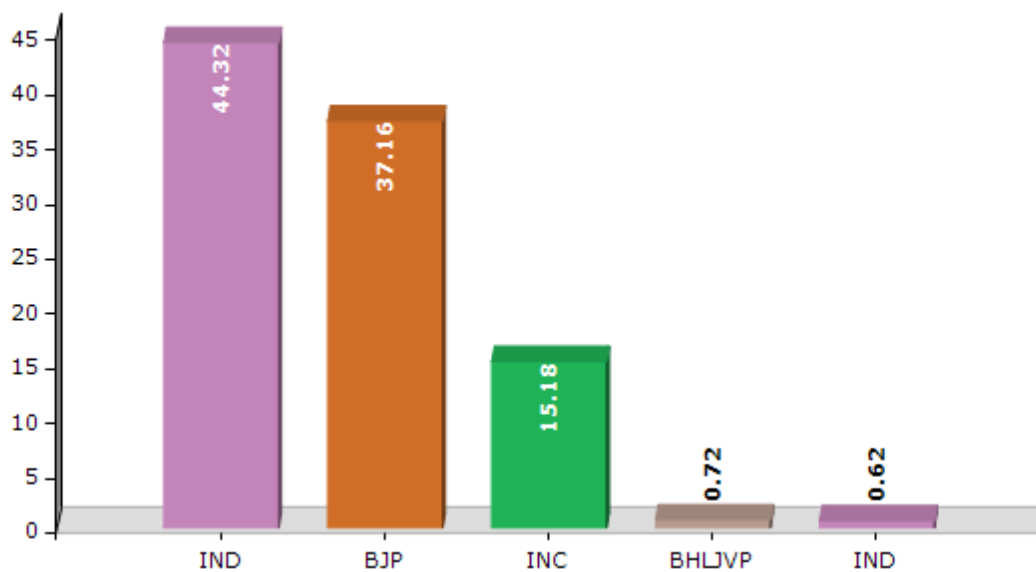

Electors by Male & Female

Year	Male	Female	Others	Total	Year	Male	Female	Others	Total
2022 AE	43209	42054	0	85263	1998 AE	-	-	-	-
2019 PE	41064	40192	3	81259	1993 AE	-	-	-	-
2017 AE	38486	38036	0	76522	1990 AE	-	-	-	-
2014 PE	36827	36358	0	73185	1985 AE	-	-	-	-
2012 AE	35559	34865	0	70424	1982 AE	-	-	-	-
2009 PE	34048	34441	-	68489	1977 AE	-	-	-	-
2007 AE	-	-	-	-	1972 AE	-	-	-	-
2004 PE	-	-	-	-	1967 AE	-	-	-	-
2003 AE	-	-	-	-	1952 AE	-	-	-	-
1999 PE	-	-	-	-					

Number of Electors

Note : AE : Assembly Election, PE : Assembly Segment of Parliamentary Election

Historical Summary Election Results

Summary Result of Assembly Election - 2017

Candidate Name	Party	Votes	Votes %
Hoshyar Singh	IND	24206	44.32
Ravinder Singh Ravi	BJP	20292	37.16
Viplove Thakur	INC	8289	15.18
Manohar Lal Sharma	BHLJVP	393	0.72
Sudesh Choudhary	IND	337	0.62
Vipan Chand	BSP	194	0.36
	NOTA	903	1.65

Votes Percentage of Top Parties - 2017

Polling Station Level Election Results

Number and Name of Polling Stations (PS) (2022)

Number of Polling Stations	Name of Polling Stations	Number of Polling Stations	Name of Polling Stations
1	Masroor	22	Haripur 2
2	Lahalpur	23	Haripur 3
3	Bhatehar (Chandua)	24	Jhaklehar 1
4	Saproo	25	Jhaklehar 2
5	Dhar	26	Bangoli
6	Tilla	27	Bhatoli Phakorian 1
7	Bilaspur	28	Bhatoli Phakorian 2
8	Sakri	29	Chhabber
9	Dargaih	30	Mehwa
10	Ludret 1	31	Basa Bhatehar
11	Ludret 2	32	Tripal 1
12	Bhial	33	Tripal 2
13	Nandpur Bhatoli 1	34	Darkata 1 (Balsun)
14	Nandpur Bhatoli 2	35	Darkata 2 (Balsun)
15	Jalakh	36	Dohag
16	Bhatehar	37	Bhati 1
17	Gathuter	38	Bhati 2
18	Thala	39	Lachhun
19	Jalarian	40	Pansal
20	Guler	41	Kherian
21	Haripur 1	42	Boungta

Contd....

Polling Station Level Election Results

Polling Station-wise Votes Secured by Overall Top Five Parties in Dehra Assembly in Assembly Election (AE) under Hamirpur Parliamentary Constituency in Himachal Pradesh (2022)