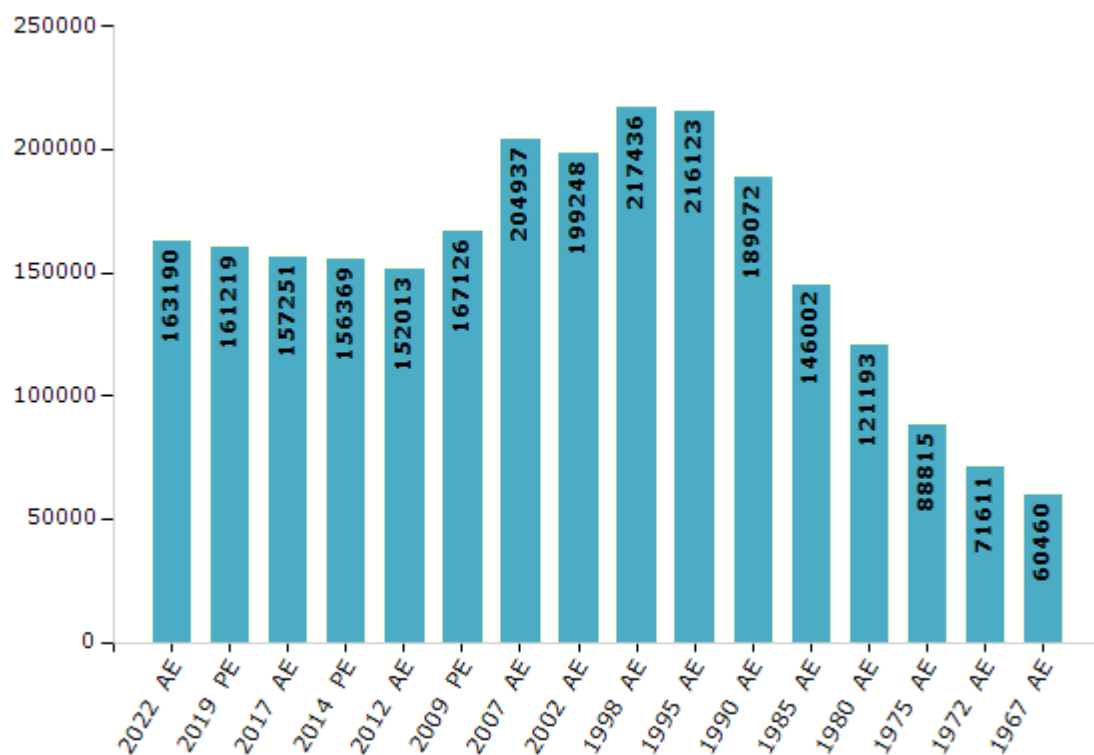

Electoral Features

Electors by Male & Female

Year	Male	Female	Others	Total	Year	Male	Female	Others	Total
2022 AE	86097	77081	12	163190	1998 AE	120854	96582	-	217436
2019 PE	85475	75731	13	161219	1995 AE	119981	96142	-	216123
2017 AE	83549	73688	14	157251	1990 AE	105753	83319	-	189072
2014 PE	83087	73273	9	156369	1985 AE	80753	65249	-	146002
2012 AE	81001	71012	0	152013	1980 AE	67753	53440	-	121193
2009 PE	91168	75958	-	167126	1975 AE	47801	41014	-	88815
2007 AE	114924	90013	-	204937	1972 AE	37642	33969	-	71611
2004 PE	-	-	-	-	1967 AE	-	-	-	60460
2002 AE	108485	90763	-	199248	1962 AE	-	-	-	-
1999 PE	-	-	-	-					

Number of Electors

Note : AE : Assembly Election, PE : Assembly Segment of Parliamentary Election