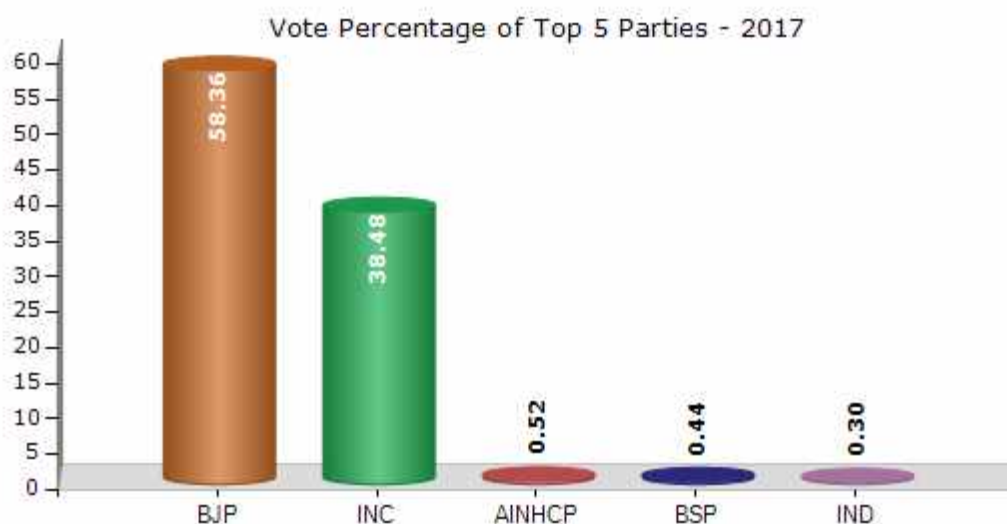

Historical Summary Election Results

Summary Result of Assembly Election - 2017

Candidate Name	Party	Votes	Votes %
Balar Kantibhai Himmatbhai	BJP	58788	58.36
Kachhadiya Dineshbhai Manubhai	INC	38766	38.48
Solanki Riteshbhai Nareshbhai	AINHCP	522	0.52
Abdulsamad Abdulmajid Munshi	BSP	439	0.44
Riyaz Nurmohammad Nagori	IND	298	0.3
Mo.Zameer Abdulrehman Nagori	IND	202	0.2
Maisuriya Amrutlal Uttamlal (Vijay Maisuriya)	RMNMP	188	0.19
Kazi Nazmuddin Rafiyuddin	IND	185	0.18
Tailor Gulmohamad Ushamangani	IND	122	0.12
Tofiq Mahemud Nagori	IND	112	0.11
Pathan Sirajkhan Hoshiyarkhan	IND	106	0.11
Kapadia Mohmadirfan Gulammahamad	IND	94	0.09
	NOTA	912	0.91