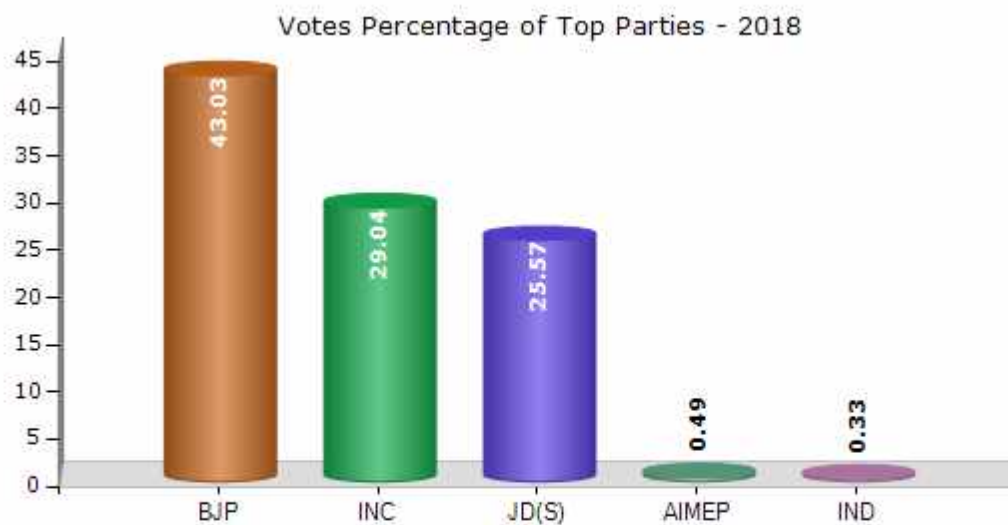

Electors by Male & Female

Year	Male	Female	Others	Total	Year	Male	Female	Others	Total
2023 AE	92998	95269	0	188267	1999 AE	59510	60602	-	120112
2019 PE	92029	93548	3	185580	1994 AE	58747	58649	-	117396
2018 AE	91557	92632	0	184189	1989 AE	59610	57546	-	117156
2014 PE	87696	87667	4	175367	1985 AE	47880	43623	-	91503
2013 AE	85080	84783	4	169867	1983 AE	45409	40579	-	85988
2009 PE	-	-	-	-	1978 AE	39877	36404	-	76281
2008 AE	79030	78473	-	157503	1972 AE	33464	30142	-	63606
2004 PE	-	-	-	-	1967 AE	-	-	-	53686
2004 AE	64126	64682	-	128808	1962 AE	-	-	-	59133
1999 PE	-	-	-	-	1957 AE	-	-	-	51034

Number of Electors

Note : AE : Assembly Election, PE : Assembly Segment of Parliamentary Election

Historical Summary Election Results

Summary Result of Assembly Election - 2018

Candidate Name	Party	Votes	Votes %
Araga Jnanendra	BJP	67527	43.03
Kimmane Rathnakara	INC	45572	29.04
R.M. Manjunatha Gowda	JD(S)	40127	25.57
A.Putthabba	AIMEP	762	0.49
Srilatha Shetty	IND	525	0.33
Srinivasa N S	IND	477	0.3
T Muneer	IND	396	0.25
Rathnakara	IND	339	0.22
	NOTA	1195	0.76

Contd....

Polling Station Level Election Results

Polling Station-wise Votes Secured by Overall Top Five Parties in Tirthahalli Assembly in Assembly Election (AE) under Shimoga Parliamentary Constituency in Karnataka (2023)