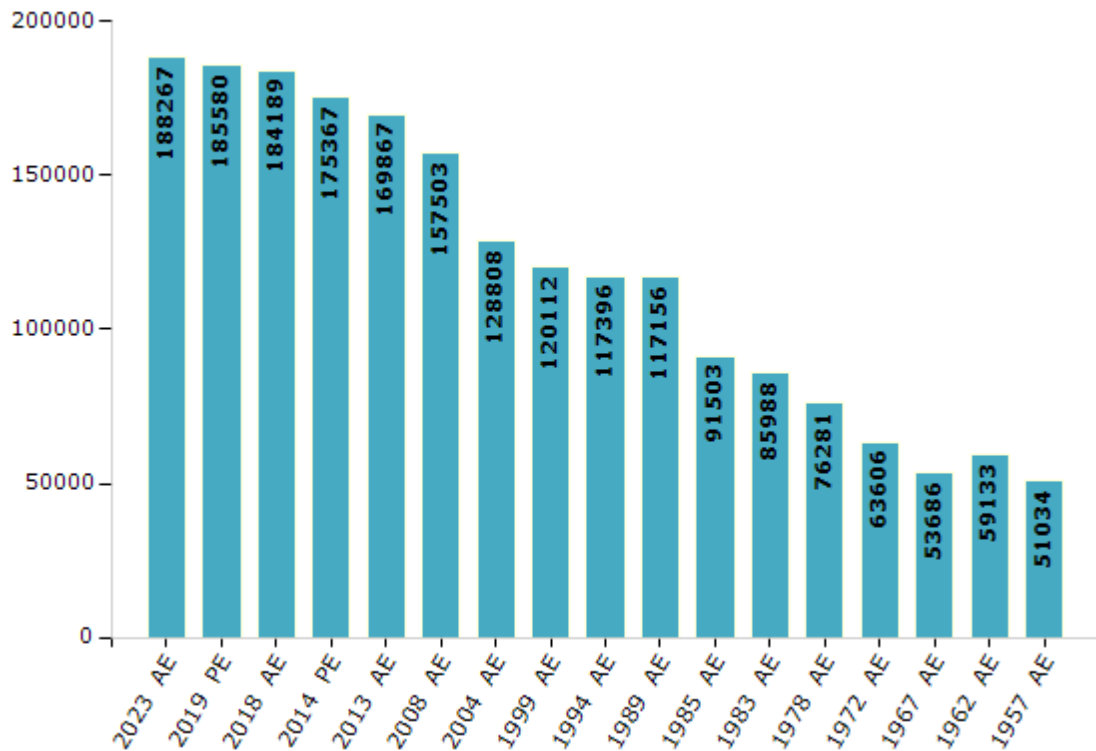

Electoral Features

Electors by Male & Female

Year	Male	Female	Others	Total	Year	Male	Female	Others	Total
2023 AE	92998	95269	0	188267	1999 AE	59510	60602	-	120112
2019 PE	92029	93548	3	185580	1994 AE	58747	58649	-	117396
2018 AE	91557	92632	0	184189	1989 AE	59610	57546	-	117156
2014 PE	87696	87667	4	175367	1985 AE	47880	43623	-	91503
2013 AE	85080	84783	4	169867	1983 AE	45409	40579	-	85988
2009 PE	-	-	-	-	1978 AE	39877	36404	-	76281
2008 AE	79030	78473	-	157503	1972 AE	33464	30142	-	63606
2004 PE	-	-	-	-	1967 AE	-	-	-	53686
2004 AE	64126	64682	-	128808	1962 AE	-	-	-	59133
1999 PE	-	-	-	-	1957 AE	-	-	-	51034

Number of Electors

Note : AE : Assembly Election, PE : Assembly Segment of Parliamentary Election