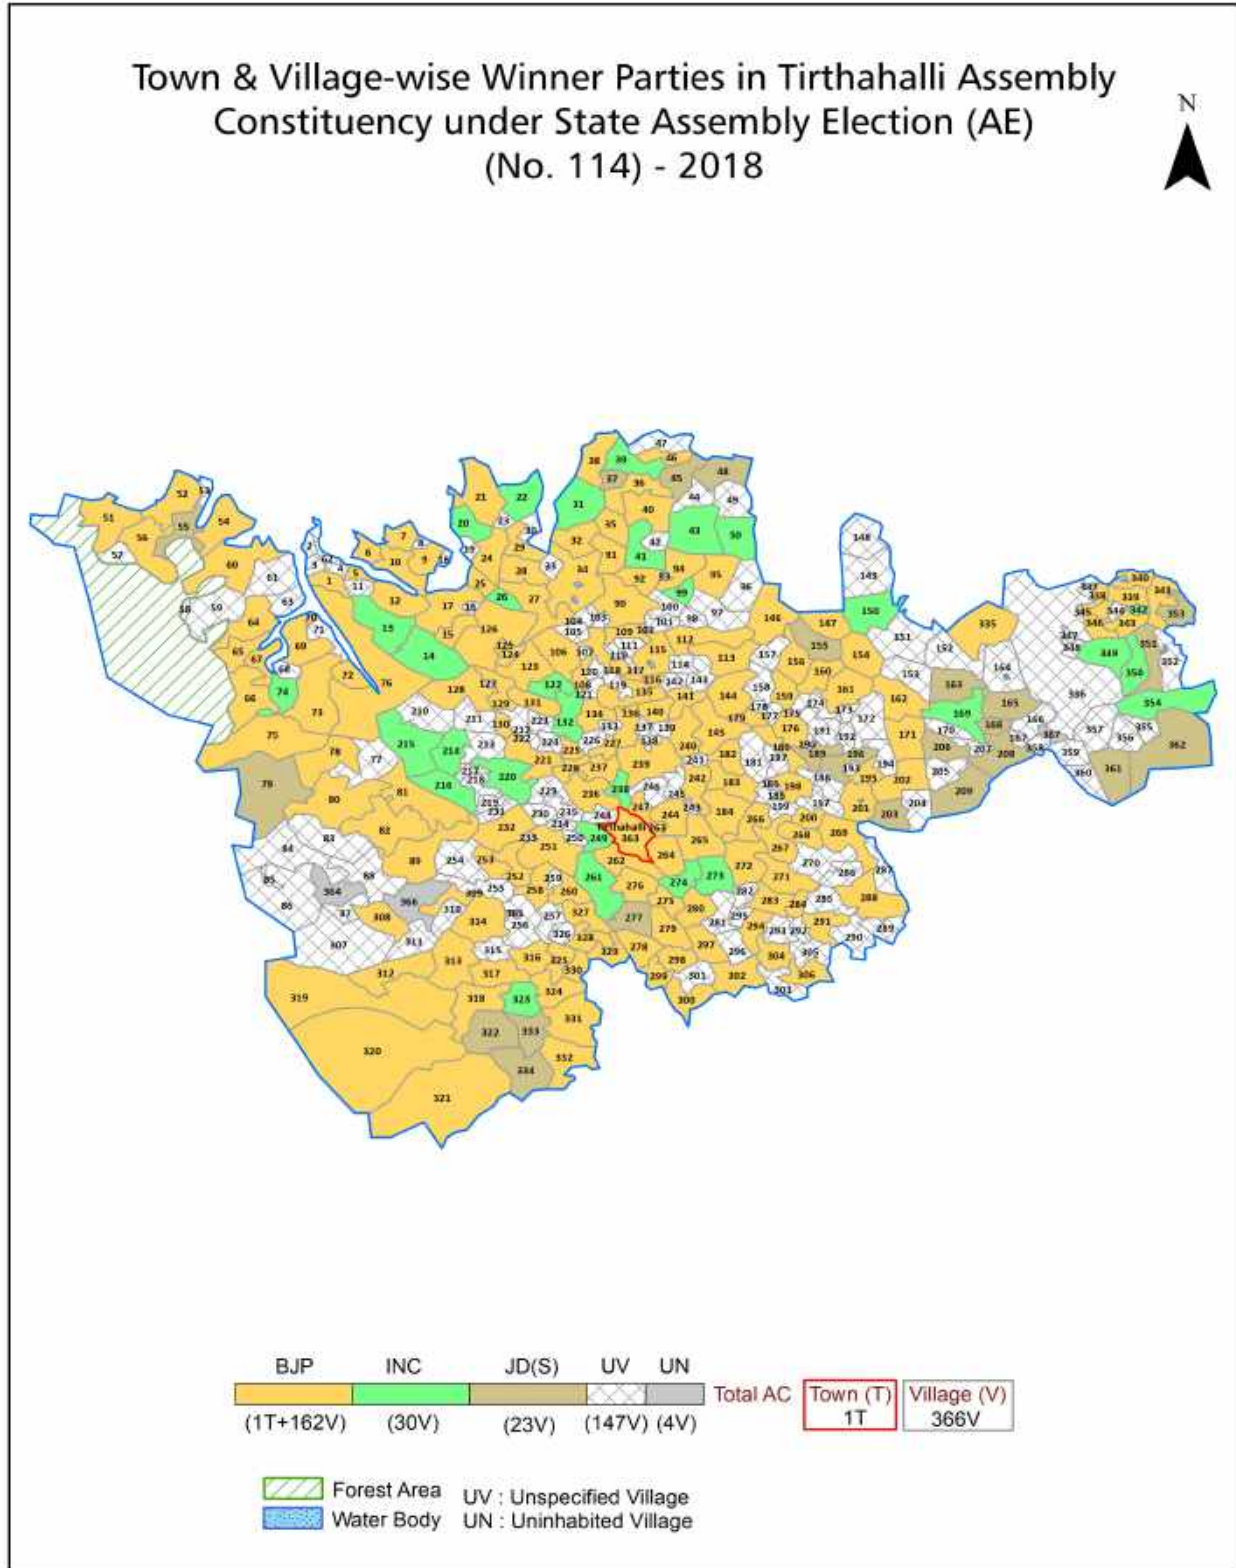

No.	Particulars	Page No.
	Introduction	
1	Assembly Constituency - (Vidhan Sabha) at a Glance | Features of Assembly as per Delimitation Commission of India (2008)	1-2
	Location and Political Maps	
2	Location Map | Boundaries of Assembly Constituency - (Vidhan Sabha) in District | Boundaries of Assembly Constituency under Parliamentary Constituency - (Lok Sabha) | Town & Village-wise Winner Parties- 2024, 2023, 2019, 2018, 2014, 2013 and 2009	3-11
	Administrative Setup (2011)	
3	District | Sub-district | Towns | Villages | Inhabited Villages | Uninhabited Villages | Village Panchayat | Intermediate Panchayat	12-30
	Demographics (2011)	
4	Population | Households | Rural/Urban Population | Towns and Villages by Population Size | Sex Ratio (Total & 0-6 Years) | Religious Population | Social Population | Literacy Rate	31-32
	Electoral Features	
5	Important Dates of Last Elections Held | Electors by Gender | Service Electors | Voters | Voters Turnout | Polling Stations & Average Number of Electors per Polling Station | Electors by Age Group | Present Elected Representatives	33-38
	Historical Summary Election Results	
6	Vote Share of Major Parties | Winning Margin (Number & Percentage) | Polarity of Parties | Summary Result of Assembly Segment of Parliamentary Elections 2024, 2019, 2014, 2009, 2004 and 1999 | Summary Result of Assembly Elections 2023, 2018, 2013, 2008, 2004, 1999, 1994, 1989, 1985, 1983, 1978, 1972, 1967, 1962 and 1957	39-62
	Polling Station Level Election Results	
7	Name and Number of Polling Station 2024, 2023, 2019, 2018, 2014, 2013 and 2009 | Polling Station-wise Electors, Voters & Voters Turnout 2024, 2023, 2019, 2018, 2014, 2013 and 2009 | Polling Station wise Elections Results 2024, 2023, 2019, 2018, 2014, 2013 and 2009	63-223
	Share of Assembly Constituency	
8	Share of Assembly Constituency - (Vidhan Sabha) in State, District and Parliamentary Constituency - (Lok Sabha)	224
	Socio-Economic Amenities (2011)	
9	Access to Administrative Units | Agricultural, Manufacturing and Industrial Commodities | Demographic Indicators | Education | Health & Manpower | Drinking Water Supply | Sanitation | Entertainment and Recreations Infrastructure | Power | Food Allocation Distribution and Marketing of Agriculture Commodities Infrastructure | Transport and Road Infrastructure | Communication | Banking and Financial Services | Land Use | Irrigation Source	226-240
10	Abbreviation & Sources	241-242
11	Disclaimer	243

Location & Political Map