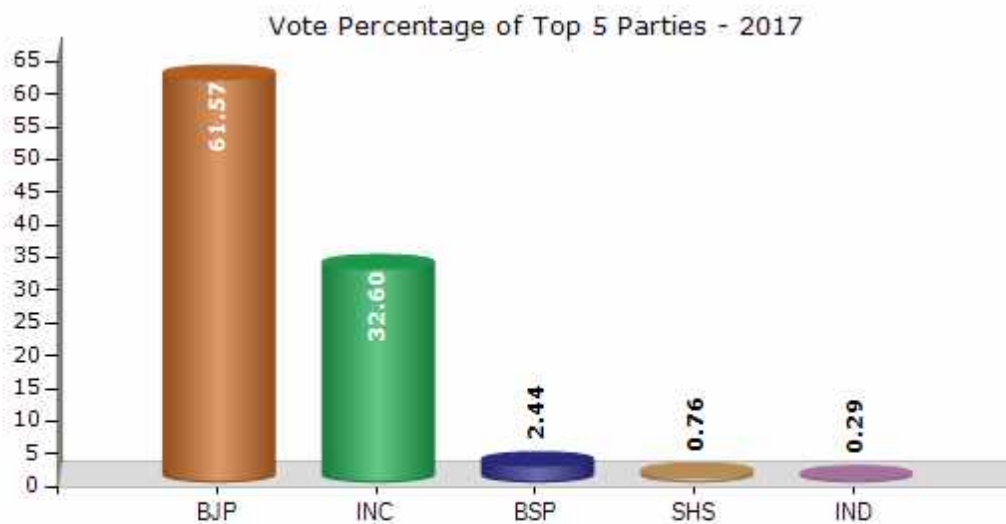

Historical Summary Election Results

Summary Result of Assembly Election - 2017

Candidate Name	Party	Votes	Votes %
Patel Hasmukhbhai Somabhai (H. S. Patel)	BJP	105694	61.57
Chauhan Arvindsinh Vishvanathsinh (Arvind Chauhan)	INC	55962	32.6
Rabari Bhikhabhai Mafabhai	BSP	4197	2.44
Patil Dipakbhai Bhikhabhai	SHS	1308	0.76
Vishvakarma Gyanendra Dayanand	IND	496	0.29
Patel Vishnubhai Ranchhodbhai	SVPP	469	0.27
Bhosle Poonamben Sunilbhai	IND	287	0.17
Tivari Pravinkumar Ramlakhan	BSDL	246	0.14
Javal Rameshchandra Nayak	IND	218	0.13
Khandelwal Hemang Dolatram	IND	197	0.11
Riteshkumar Amrutbhai Shrimali	BRP	172	0.1
	NOTA	2427	1.41